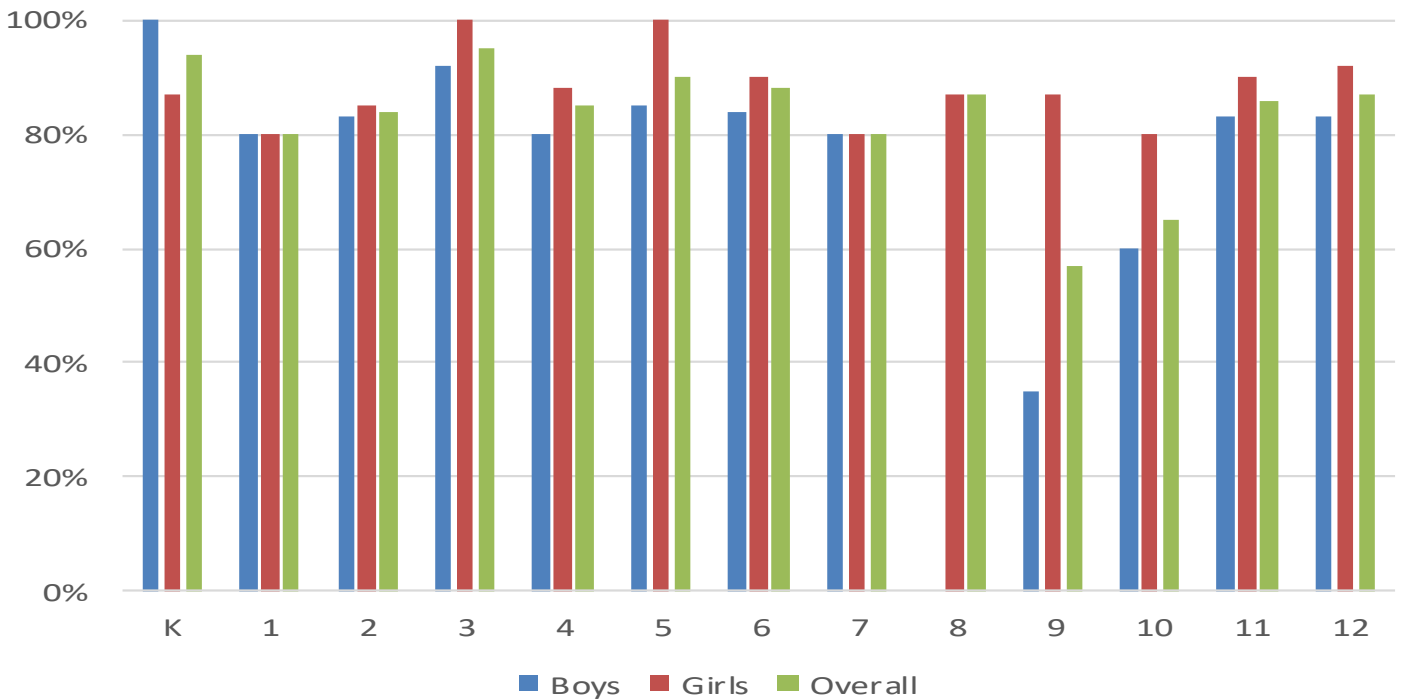

SCHOOL UNIFORMS

Plenty of stock available - all sizes.

Hoodies, Jackets - New thicker fabric \$50.00

Polo Shirts \$25.00

Attendance Ladder

Attendance Term 2 Week 6 2019

100% attendance

Girls: Yr 3;5:

Boys: Yr K

Overall attendance 83%

Girls 88%

Boys 79%

attendance
MATTERS

attendance
MATTERS

BE IN CLASS
ON TIME, EVERY TIME.

Athletics Carnival